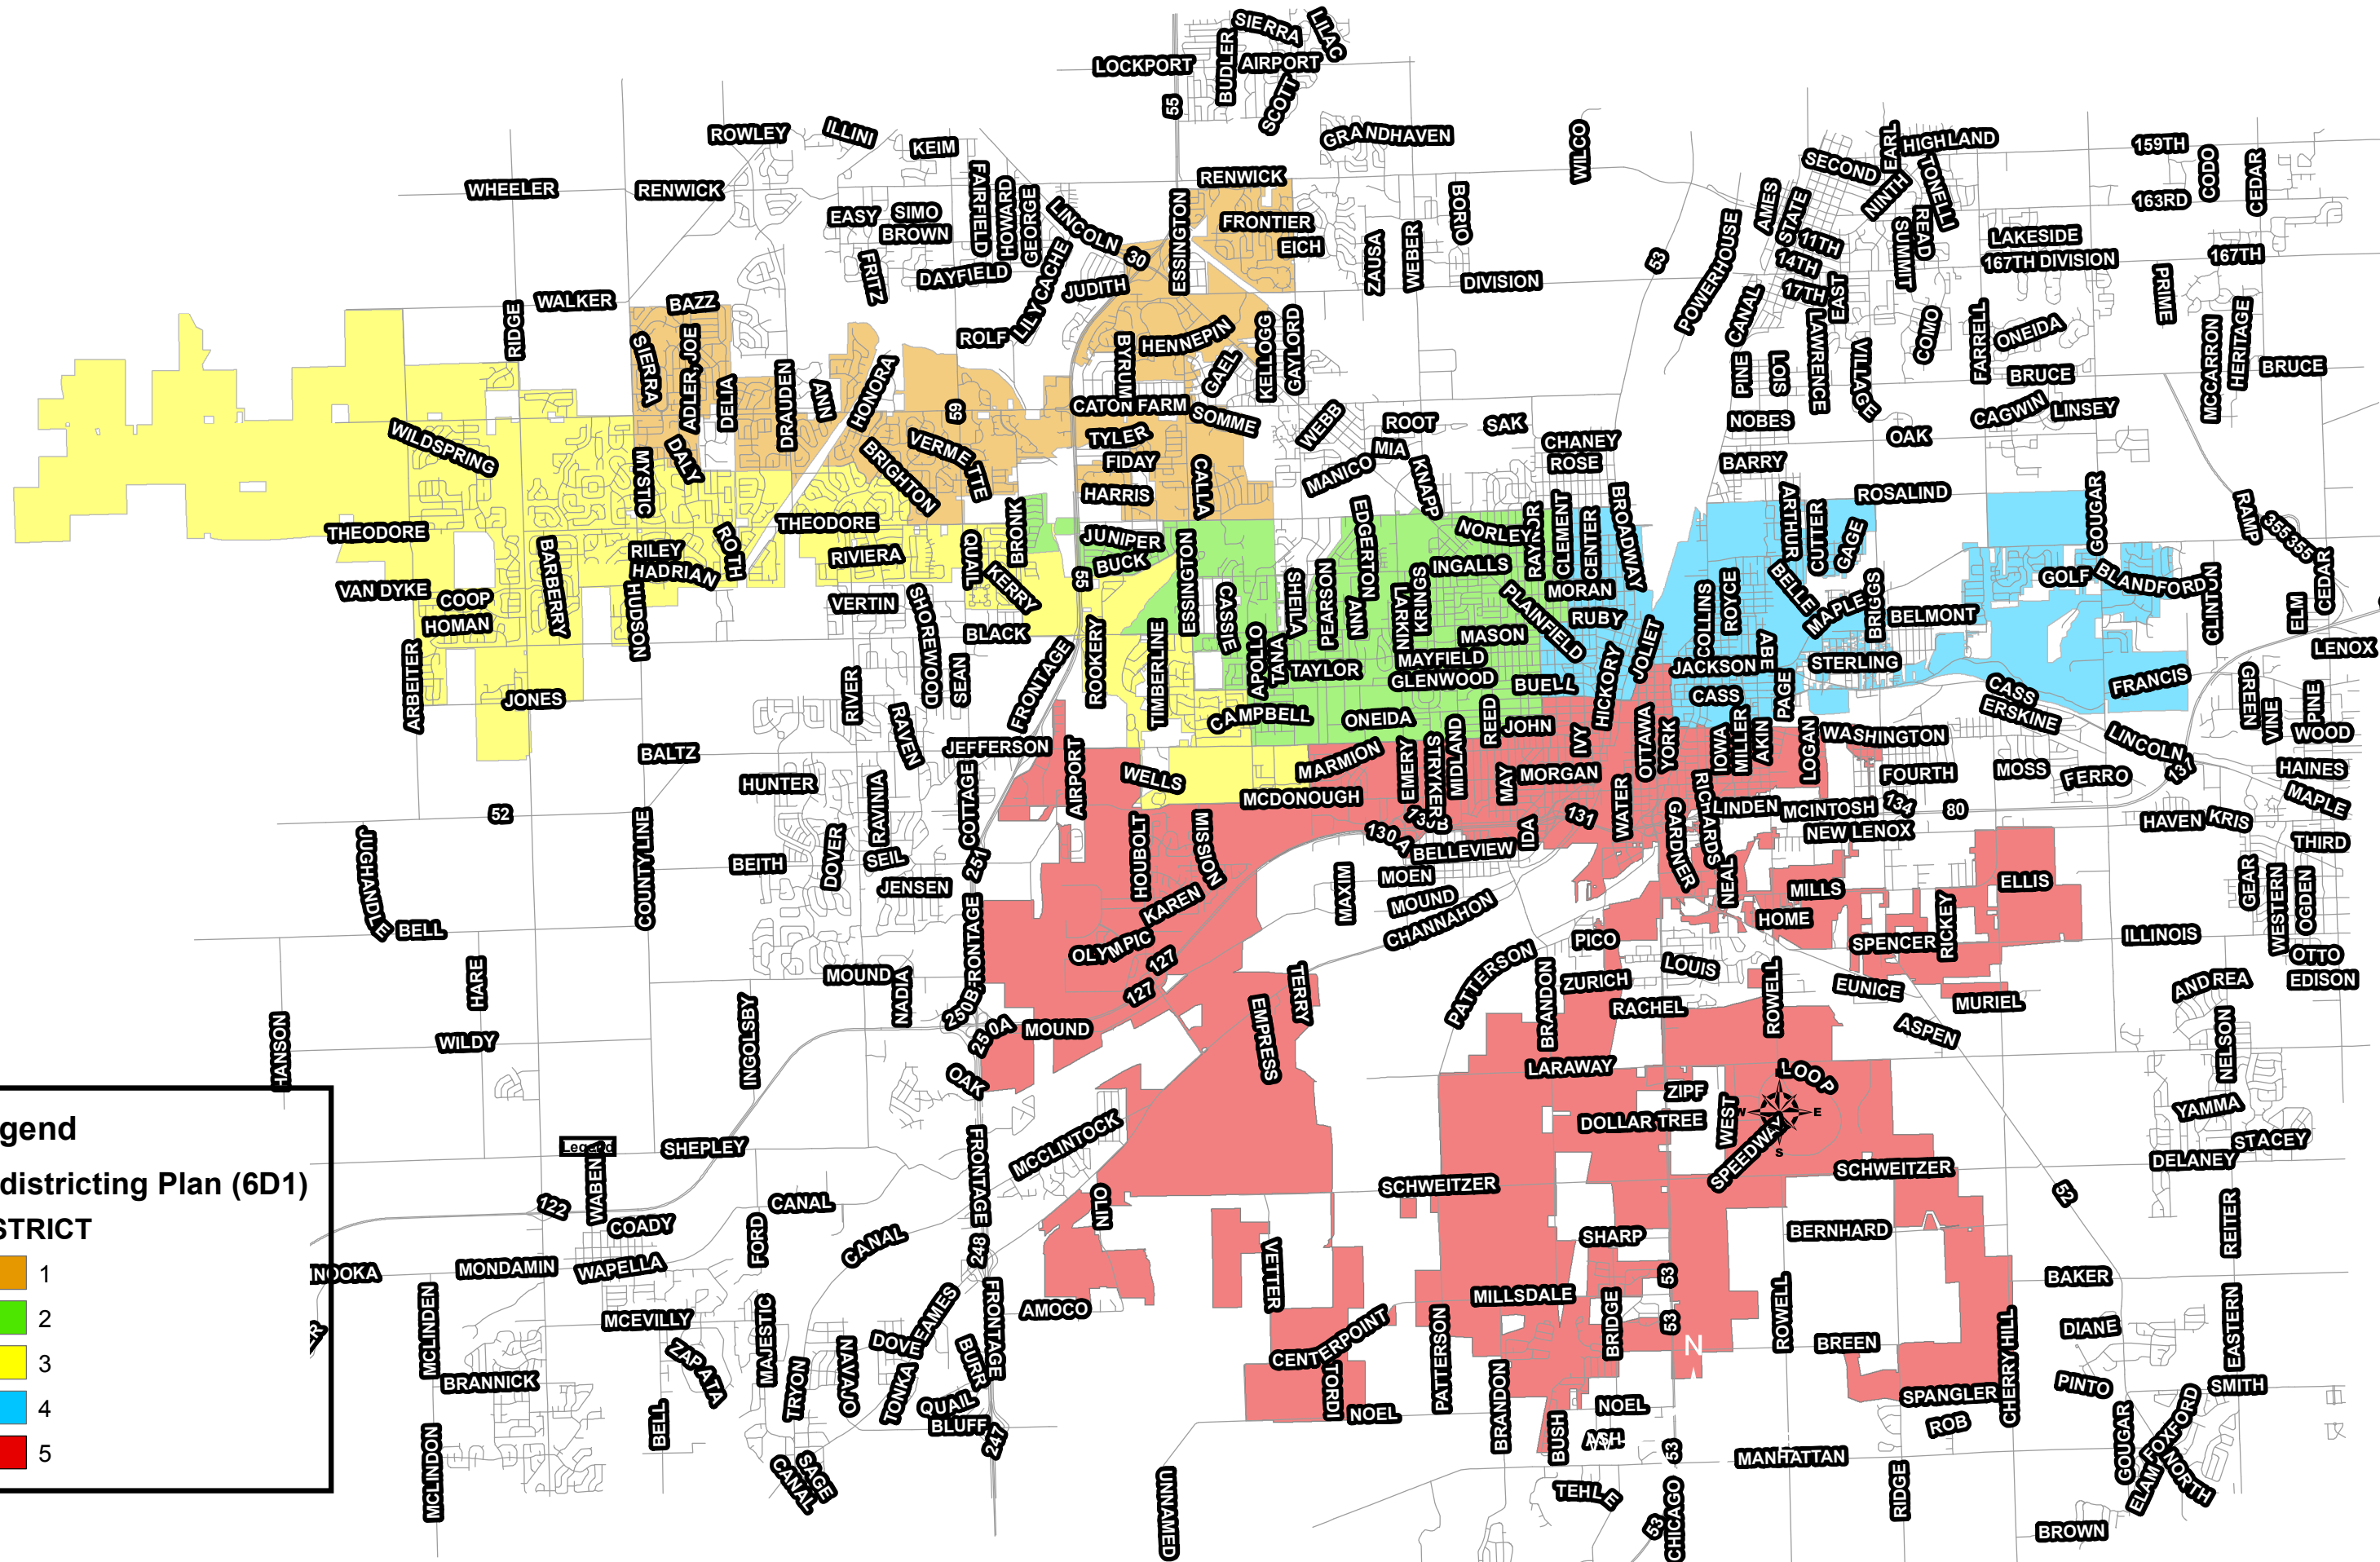

2015 JOLIET COUNCILMANIC DISTRICT MAP

Legend
Redistricting Plan (6D1)
DISTRICT

	1
	2
	3
	4
	5